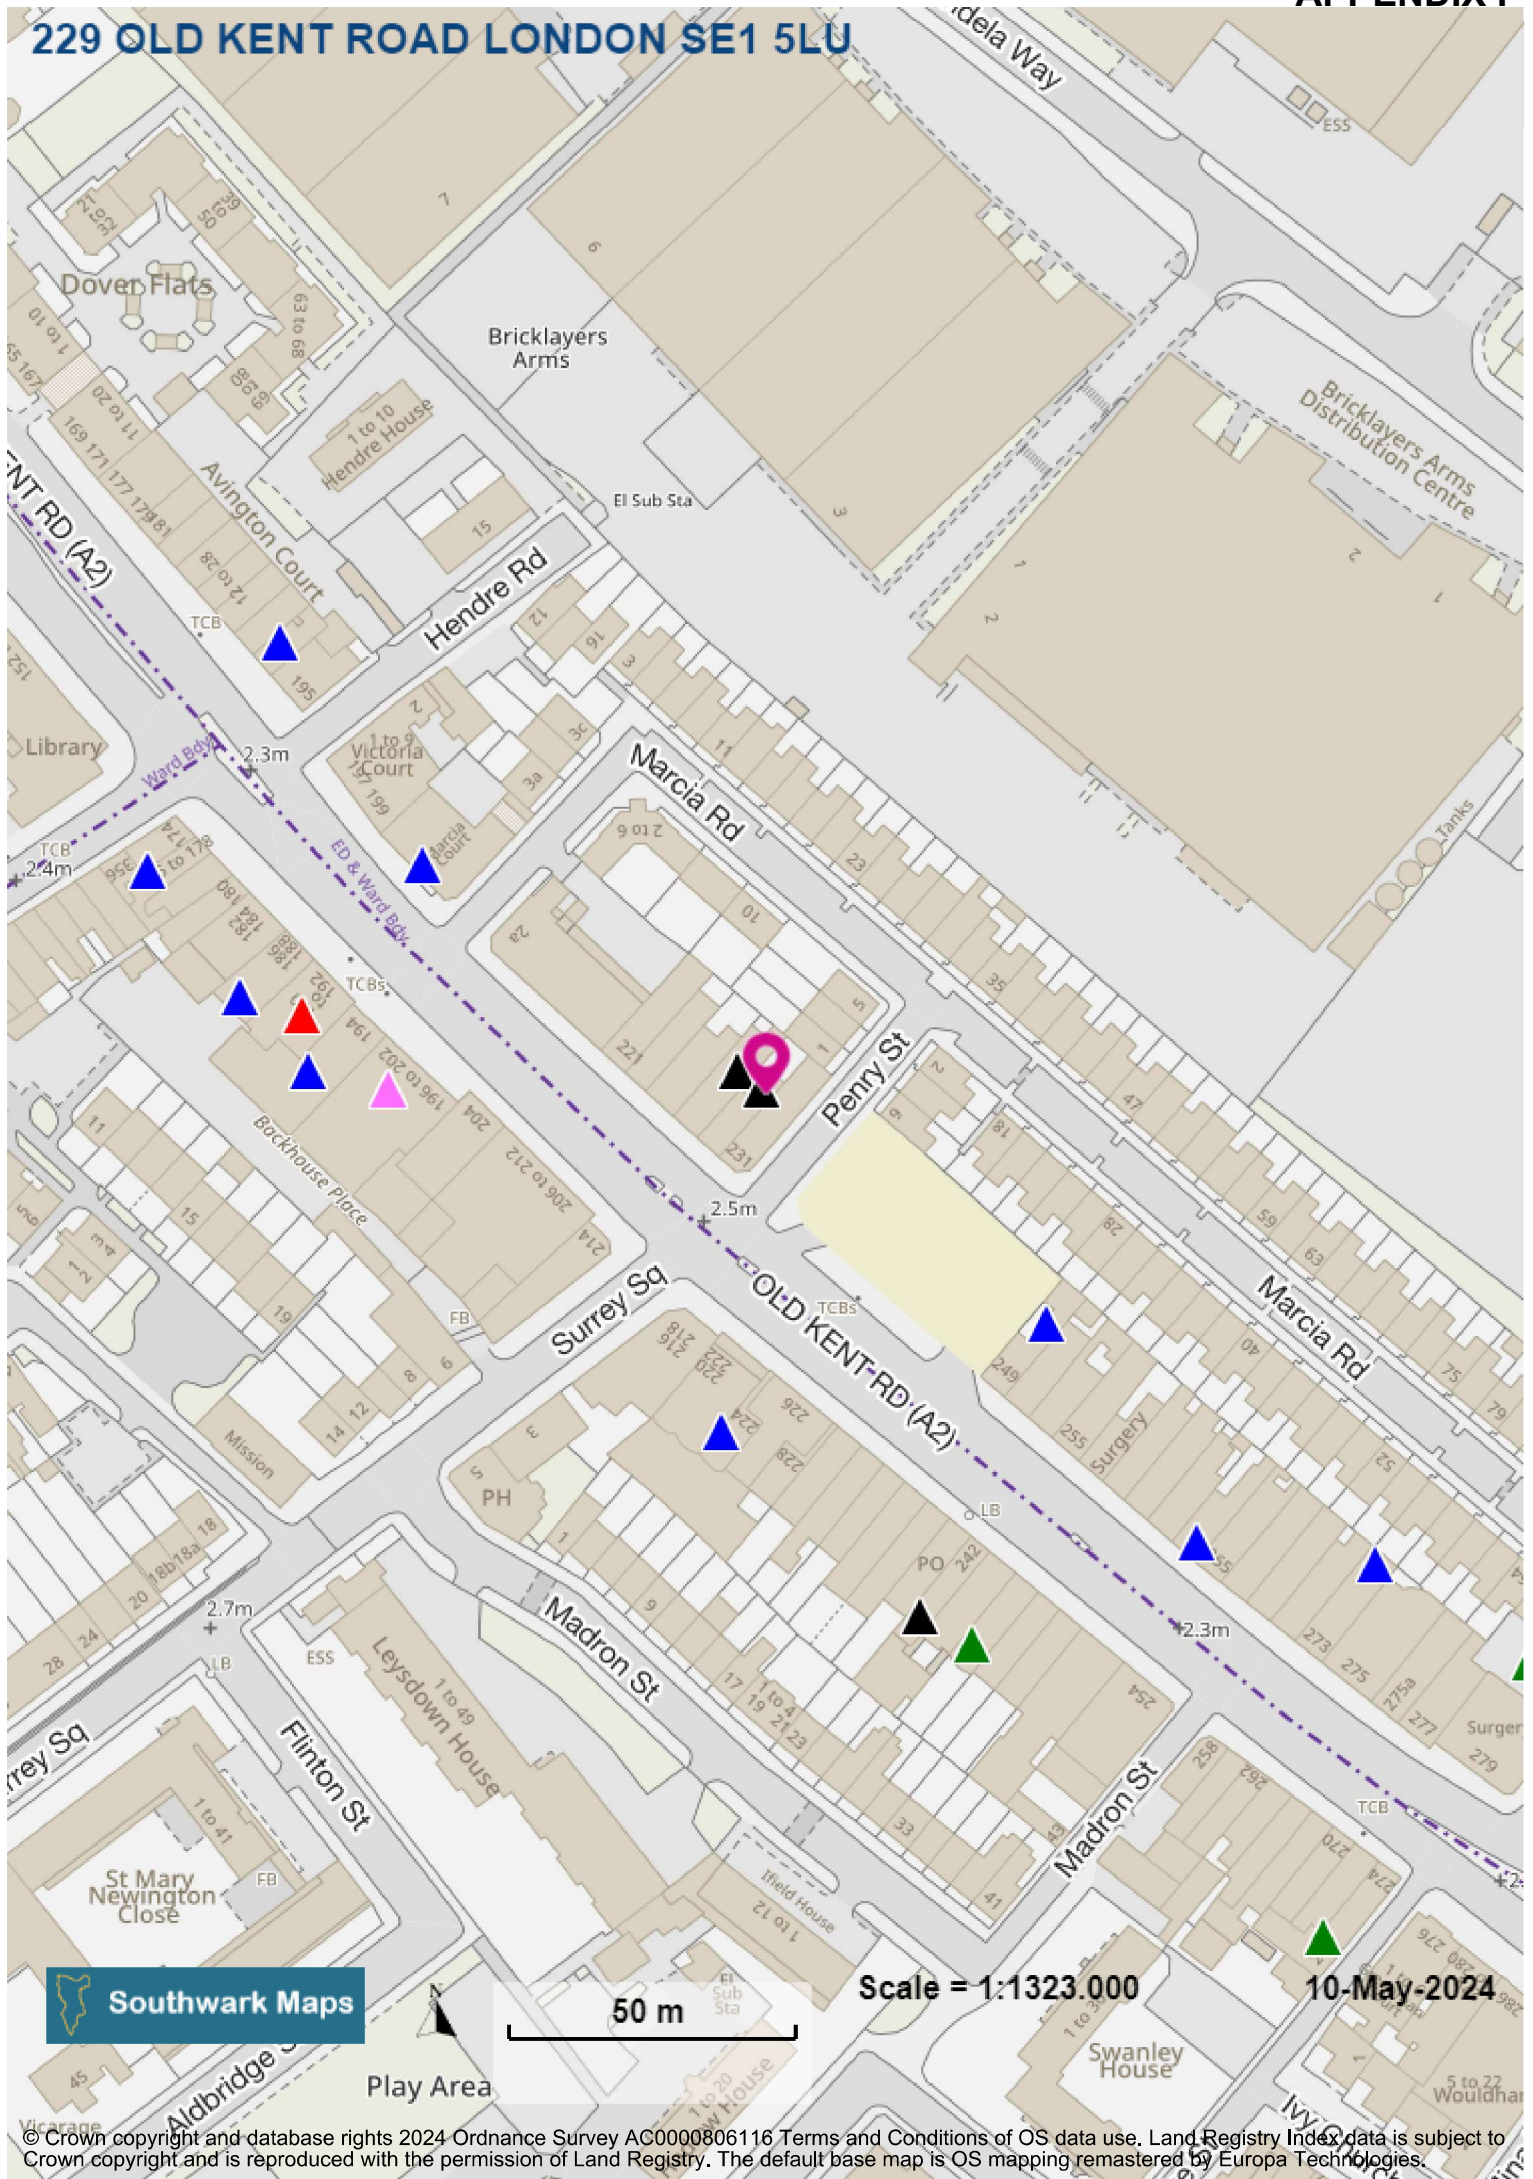

229 OLD KENT ROAD LONDON SE1 5LU

 Southwark Maps

50 m

Scale = 1:1323,000

10-May-2024